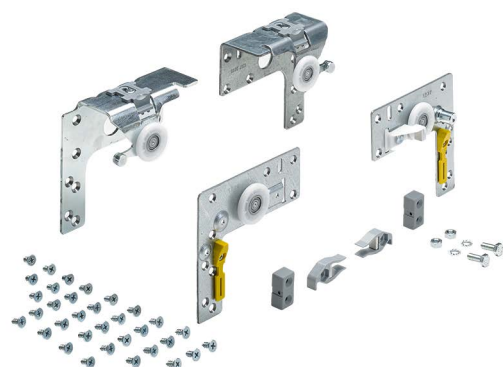

Set comprises:

- ▶ 2 running components for front most door
- ▶ 2 running components for rear most door
- ▶ 2 support blocks for runner profile
- ▶ 2 end stops
- ▶ Fixing material

Advice:

- ▶ Please order Silent System and profiles separately (see pages 112, 114 - 118)

Max. door thickness mm	Door centre distance (EB) mm	Order no.	PU
21	29	0 013 432	1 set
28	36	9 080 202	1 set

Top door runner set for front most door on right

- ▶ Set for wooden doors / wood / aluminium framed doors
- ▶ Set for door movement at the top
- ▶ Set contains all the parts required for the specified cabinet configuration

Set comprises:

- ▶ 2 soft closing elements
- ▶ 2 activators
- ▶ 4 Silent System connectors
- ▶ 2 end stops
- ▶ Fixing material

Advice:

- ▶ Please order fitting sets and profiles separately

Order no.	PU
9 084 432	1 set