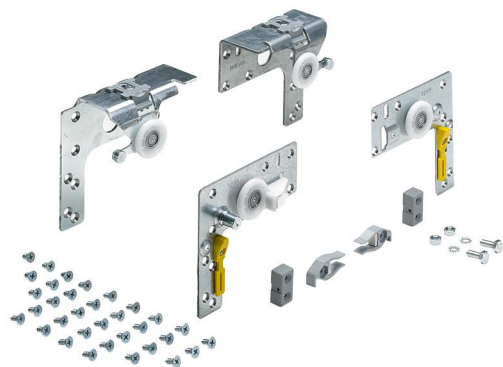

- ▶ TopLine 22 / overlay door position / door movement in front of top panel
- ▶ System components / 2-door

Top door runner set for front most door on left

- ▶ Set for wooden doors / wood / aluminium framed doors
- ▶ Set for door movement at the top
- ▶ Set contains all the parts required for the specified cabinet configuration

Set comprises:

- ▶ 2 running components for front most door
- ▶ 2 running components for rear most door
- ▶ 2 support blocks for runner profile
- ▶ 2 end stops
- ▶ Fixing material

Advice:

- ▶ Please order Silent System and profiles separately (see pages 112, 114 - 118)

Set comprises:

- ▶ 2 soft closing elements
- ▶ 2 activators
- ▶ 4 Silent System connectors
- ▶ 2 end stops
- ▶ Fixing material

Advice:

- ▶ Please order fitting sets and profiles separately

Order no.	PU
9 084 432	1 set