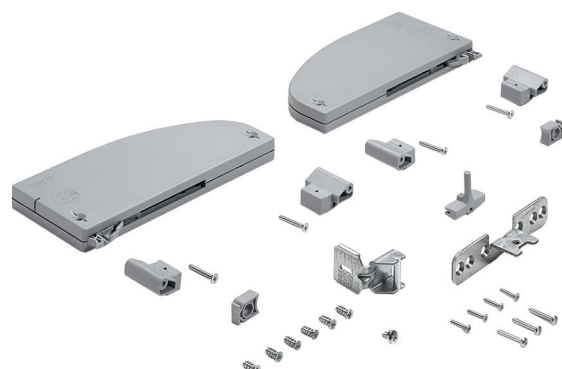

Set comprises:

- ▶ 2 running components for front most door
- ▶ 2 running components for rear most door
- ▶ 2 support blocks for runner profile
- ▶ 2 end stops
- ▶ Fixing material

Advice:

- ▶ Please order Silent System and profiles separately (see pages 112, 114 - 118)

Max. door thickness mm	Door centre distance (EB) mm	Order no.	PU
21	29	0 013 431	1 set
28	36	9 080 201	1 set

Silent System soft closing set

- ▶ Suitable for wooden or framed doors
- ▶ For max. door weight 50 kg
- ▶ Upgradeable
- ▶ Plastic, grey

Set comprises:

- ▶ 2 soft closing elements
- ▶ 2 activators
- ▶ 4 Silent System connectors
- ▶ 2 end stops
- ▶ Fixing material

Advice:

- ▶ Please order fitting sets and profiles separately

Order no.	PU
9 084 432	1 set