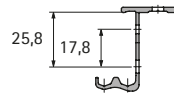

Runner profile

▶ Aluminium, silver anodized

Length mm	Order no.	PU
2000	9 117 425	1 ea.
3000	9 117 426	1 ea.

c = 34 - Door overlay