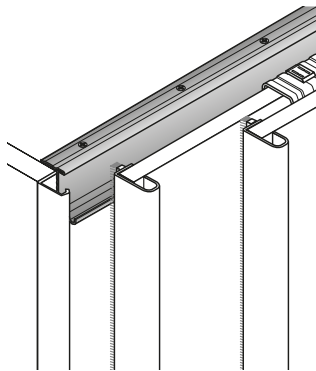

Runner profile

▶ Aluminium, silver anodized

Length mm	Order no.	PU
2000	9 117 425	1 ea.
3000	9 117 426	1 ea.

c = 34 - Door overlay