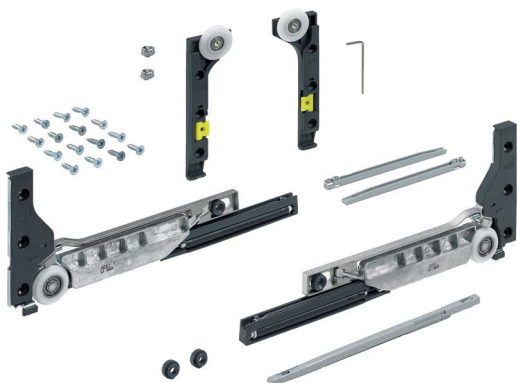

- ▶ SlideLine M / overlay door position
- ▶ System components

Fittings set for doors with Silent System (soft closing, soft opening and soft colliding)

- ▶ Set contains all the components required for 1 wooden sliding door without Silent System or 55 mm aluminium profiles
- ▶ The fittings set can be used without an additional upgrade set
- ▶ Suitable sheet metal screws must be used for installing the running and guide components on the 55 mm aluminium frame

Set comprises:

- ▶ 2 running components with Silent System
- ▶ 2 guide components
- ▶ 2 activators
- ▶ 2 end stops, top
- ▶ 2 guide bushes
- ▶ 1 Silent System in colliding direction
- ▶ 1 1.5 mm hexagon socket spanner
- ▶ Fixing screws for wooden doors

Fittings set for doors without Silent System

- ▶ Set contains all the components required for 1 wooden sliding door without Silent System or 55 mm aluminium profiles
- ▶ The fittings set can be used without an additional upgrade set
- ▶ Suitable sheet metal screws must be used for installing the running and guide components on the 55 mm aluminium frame

Set comprises:

- ▶ 2 running components without Silent System
- ▶ 2 guide components
- ▶ 2 end stops, bottom
- ▶ 2 end stops, top
- ▶ 4 guide bushes
- ▶ 1 1.5 mm hexagon socket spanner
- ▶ Fixing screws for wooden doors