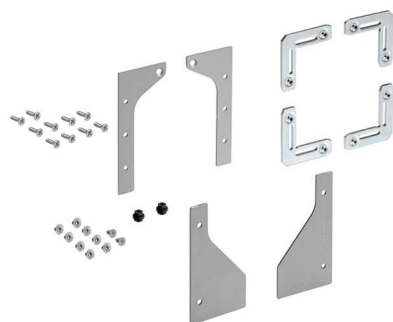

### Set comprises:

- ▶ 2 guide component mounting adapters
- ▶ 2 mounting adapters for running components with Silent System
- ▶ 4 L shaped corner gussets
- ▶ 4 screw on blocks
- ▶ 4 guide bushes
- ▶ Fixing screws

### Advice:

- ▶ Please order profiles separately (see page 218)
- ▶ Fitting set for doors with Silent System must be ordered separately (see page 214)

## Upgrade set for 19 mm aluminium framed doors without Silent System

- ▶ Set contains all the upgrade components required for installing one 19 mm aluminium framed door without Silent System

### Set comprises:

- ▶ 2 guide component mounting adapters
- ▶ 2 mounting adapters for running components without Silent System
- ▶ 4 L shaped corner gussets
- ▶ 2 guide bushes
- ▶ Fixing screws