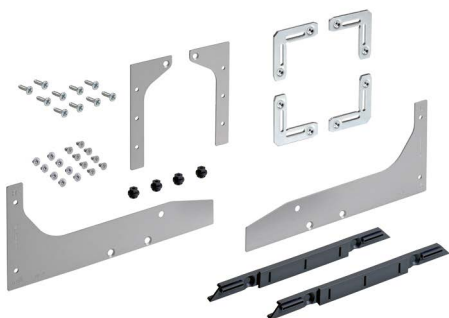

- ▶ SlideLine M / overlay door position
- ▶ System components

## Upgrade set for 19 mm aluminium framed doors with Silent System

- ▶ Set contains all the upgrade components required for installing one 19 mm aluminium framed door with Silent System

### Set comprises:

- ▶ 2 guide component mounting adapters
- ▶ 2 mounting adapters for running components with Silent System
- ▶ 4 L shaped corner gussets
- ▶ 4 screw on blocks
- ▶ 4 guide bushes
- ▶ Fixing screws

### Set comprises:

- ▶ 2 guide component mounting adapters
- ▶ 2 mounting adapters for running components without Silent System
- ▶ 4 L shaped corner gussets
- ▶ 2 guide bushes
- ▶ Fixing screws