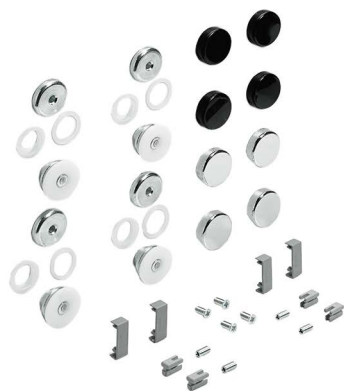

- ▶ SlideLine 66 / overlay door position
- ▶ System components

SlideLine 66 set for wooden or aluminium framed doors

- ▶ Set contains all the components required for 1 sliding door of wood or aluminium framed profiles

- Set comprises:
- ▶ 4 running and guide components
 - ▶ 4 end stops
 - ▶ 4 end caps
 - ▶ Fixing material

- Advice:
- ▶ Please order profiles separately (see page 237)

Order no.	PU
0 020 145	1 set

SlideLine 66 set for glass doors

- ▶ Set contains all the components required for 1 glass sliding door

- Set comprises:
- ▶ 4 running and guide components
 - ▶ 4 discs for running and guide components, including washers, bushings and cover caps
 - ▶ 4 end stops
 - ▶ 4 end caps
 - ▶ Fixing material

- Advice:
- ▶ Please order profiles separately (see page 237)

Order no.	PU
0 020 146	1 set